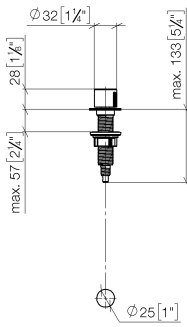

**Strainer waste with control handle - Dark Chrome**

ELIO

10 712 970

- control for single basin
- including adapter for Bowden cable

Fits ELIO, ENO, MEM, META SQUARE, SYNC and TARA ULTRA

Fits: ELIO, MEM, ENO, SYNC, TARA ULTRA, META SQUARE

	Dark Chrome	10 712 970-19
	Chrome	10 712 970-00
	Brushed Platinum	10 712 970-06
	Platinum	10 712 970-08
	Durabrand (23kt Gold)	10 712 970-09
	Brushed Durabrand (23kt Gold)	10 712 970-28
	Matte Black	10 712 970-33
	Brushed Champagne (22kt Gold)	10 712 970-46
	Champagne (22kt Gold)	10 712 970-47
	Brushed Chrome	10 712 970-93
	Brushed Dark Platinum	10 712 970-99

10 712 970

mm [inches]

10 712 970

Parts for other  
finishes can be found  
here: [Chrome](#)